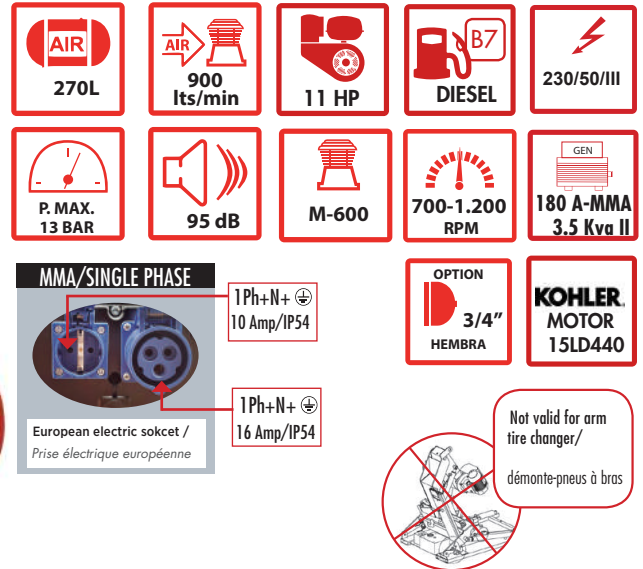

## THUNDER 130 MMA DIESEL

COD: 1.201.510

EAN: 8434406201501

**AVR VRS TCS**  
AUTOVOLTAGEREGULATOR VIBRATION REDUCTION SYSTEM THROTTLE CONTROL SYSTEM